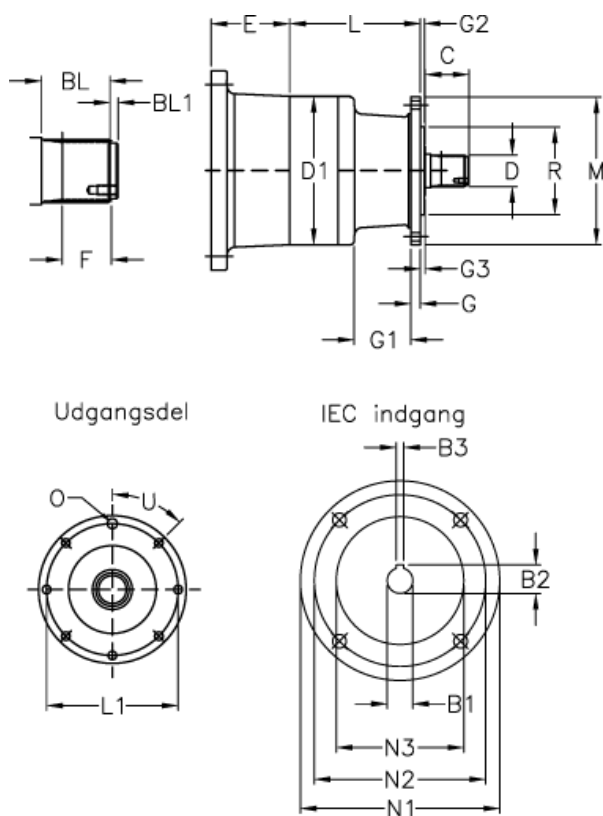

Article number: 473000103483048

Description: Trasmital 300 L1-3,48 HZ-P100/112
heavy duty solid splined shaft

Measures

B1 = 28	E = 94	M = 185
B2 = 31	F = 30	N1 = 250
B3 = 8	G = 12	N2 = 215
BL = 43	G1 = 71	N3 = 180
BL1 = 5	G2 = 5	O = 8x10,5
C = 55	G3 = 6	R = 110
D = B40x36	L = 115	U degrees = 45
D1 = 185	L1 = 165	